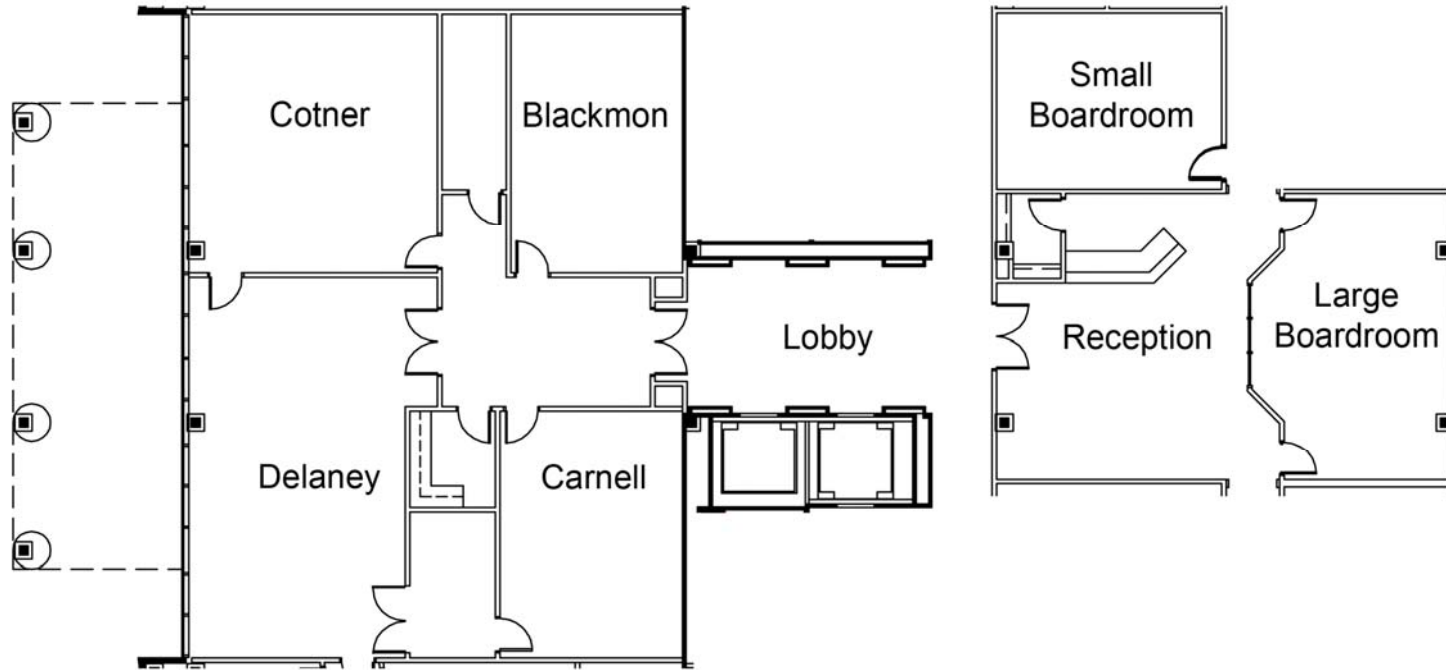

Conference Center | Room Specifications

Room Capacities		U-Shaped	Racetrack	Classroom	Theater	Executive	Price Per Day	Price Per Half Day	Price Per Hour
Meeting Room	Size								
Delaney	785 sq. ft.	34	42	45	85	n/a	\$425	\$300	n/a
Cotner	585 sq. ft.	21	30	35	61	n/a	\$350	\$250	n/a
Carnell	400 sq. ft.	19	24	24	40	n/a	\$300	\$200	n/a
Blackmon	400 sq. ft.	19	24	24	40	n/a	\$300	\$200	n/a
Large Boardroom	482 sq. ft.	n/a	n/a	n/a	n/a	16	\$250	\$125	\$55
Small Boardroom	357 sq. ft.	n/a	n/a	n/a	n/a	12	\$225	\$115	\$45